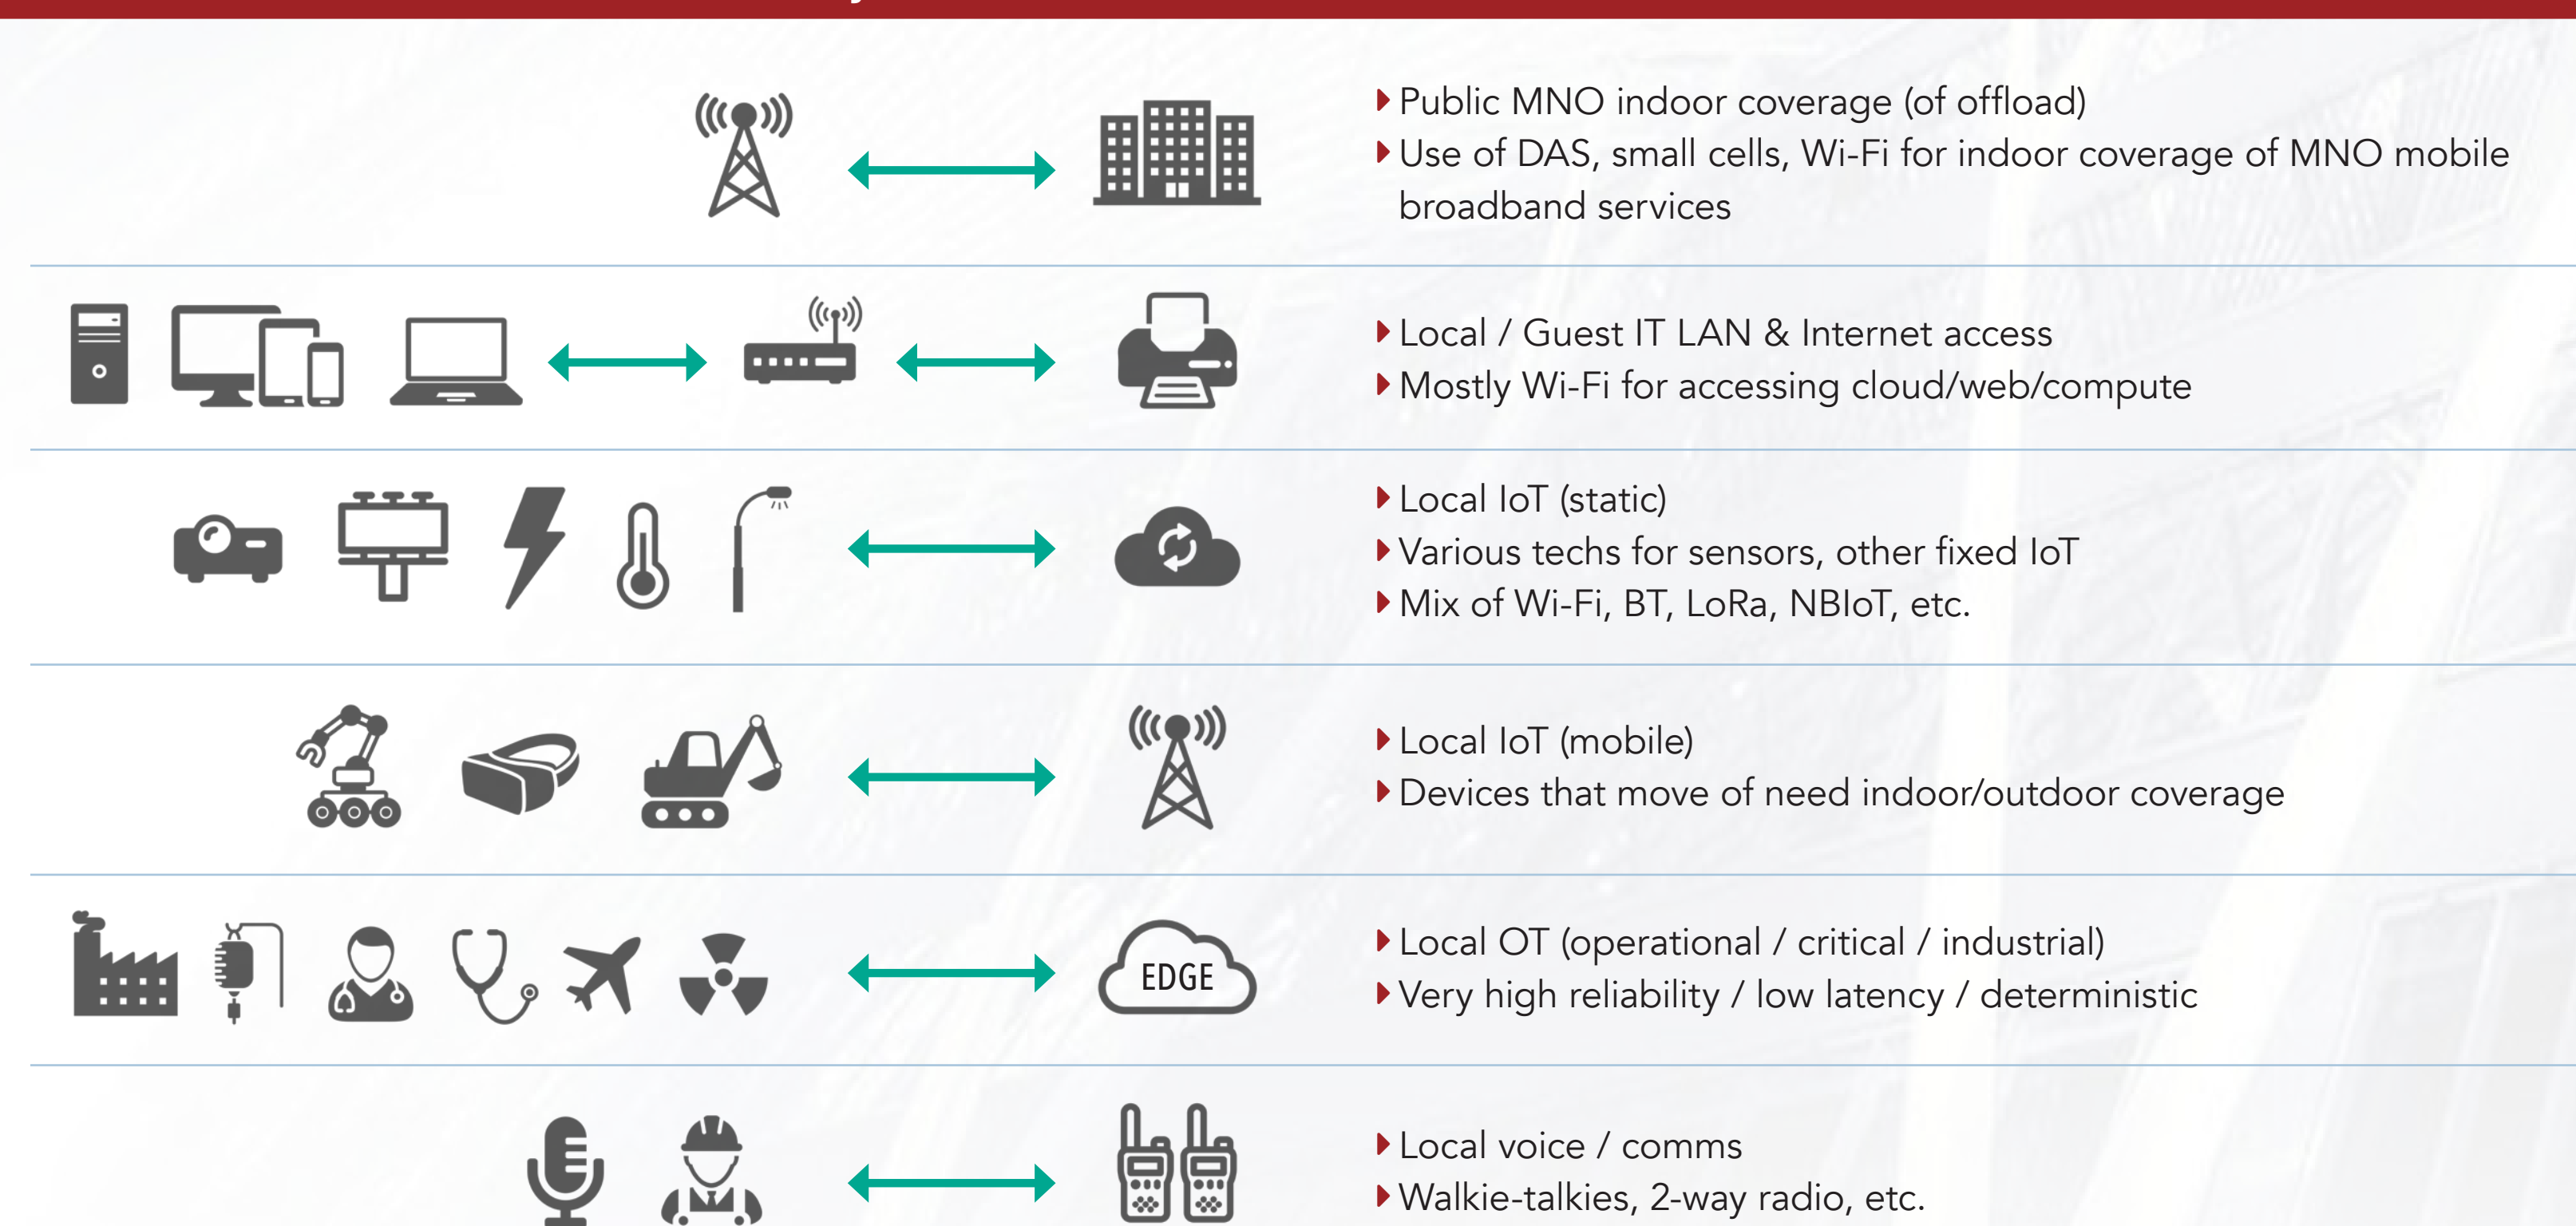

Key Use-Cases for Indoor Private Wireless Networks

Source: Disruptive Analysis