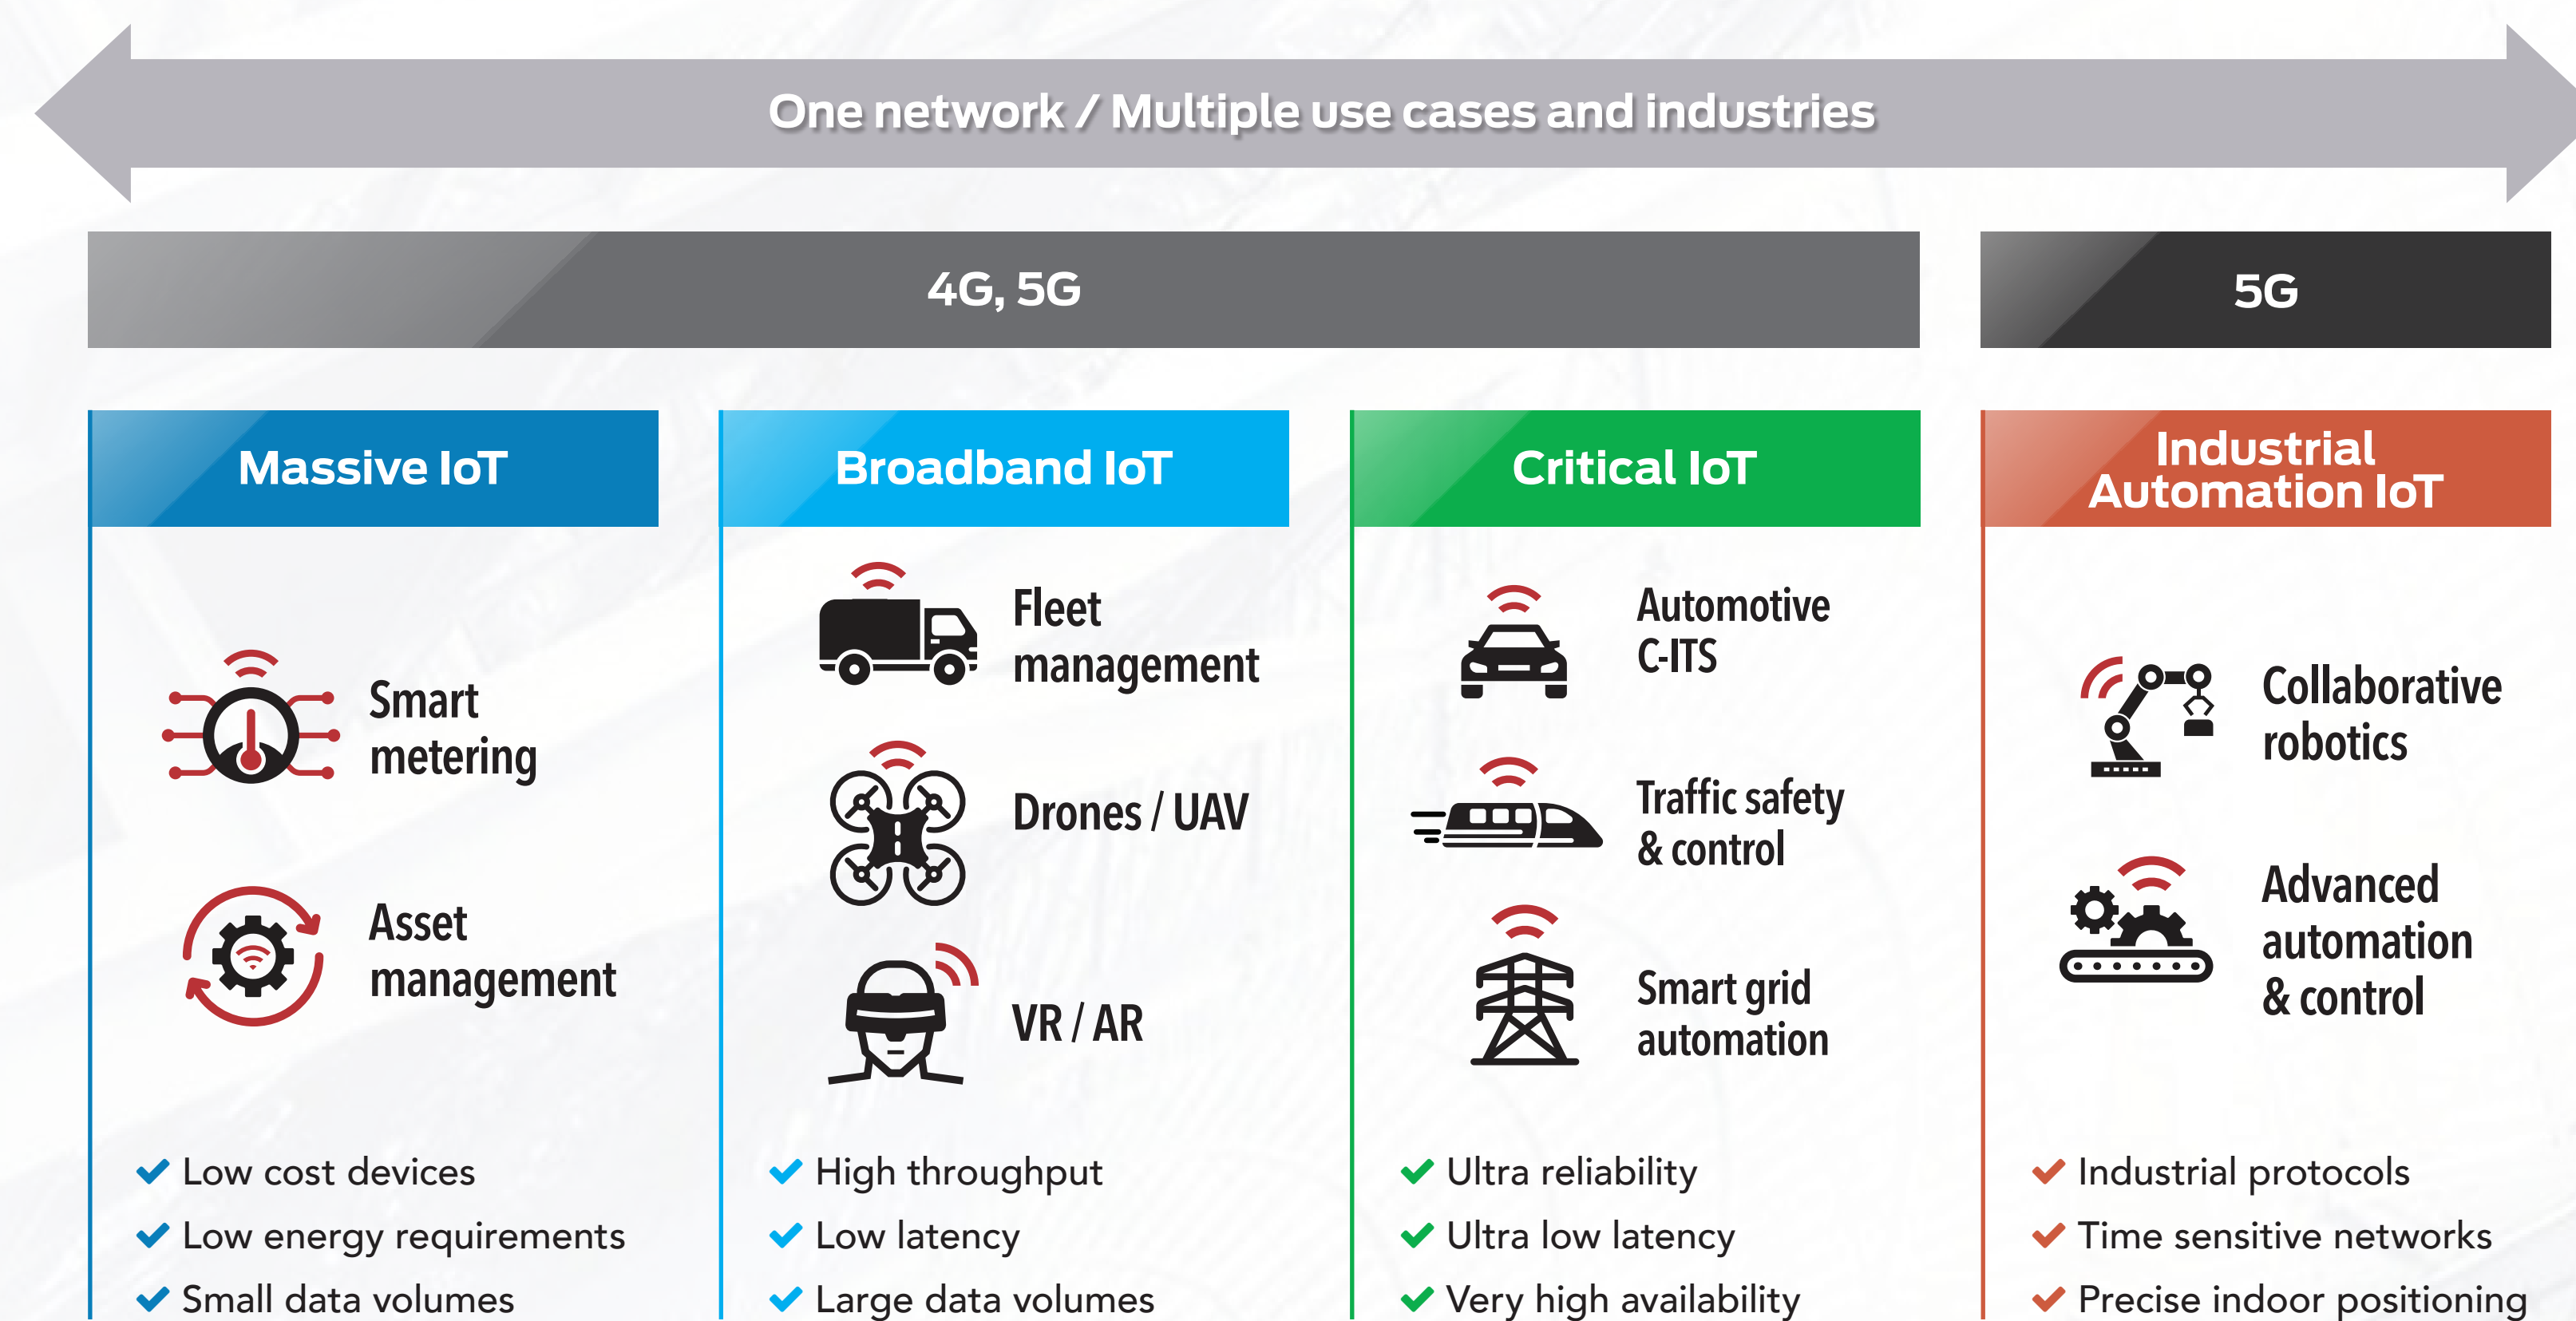

### IoT Sensor Types used in Private Networks

Source: Ericsson